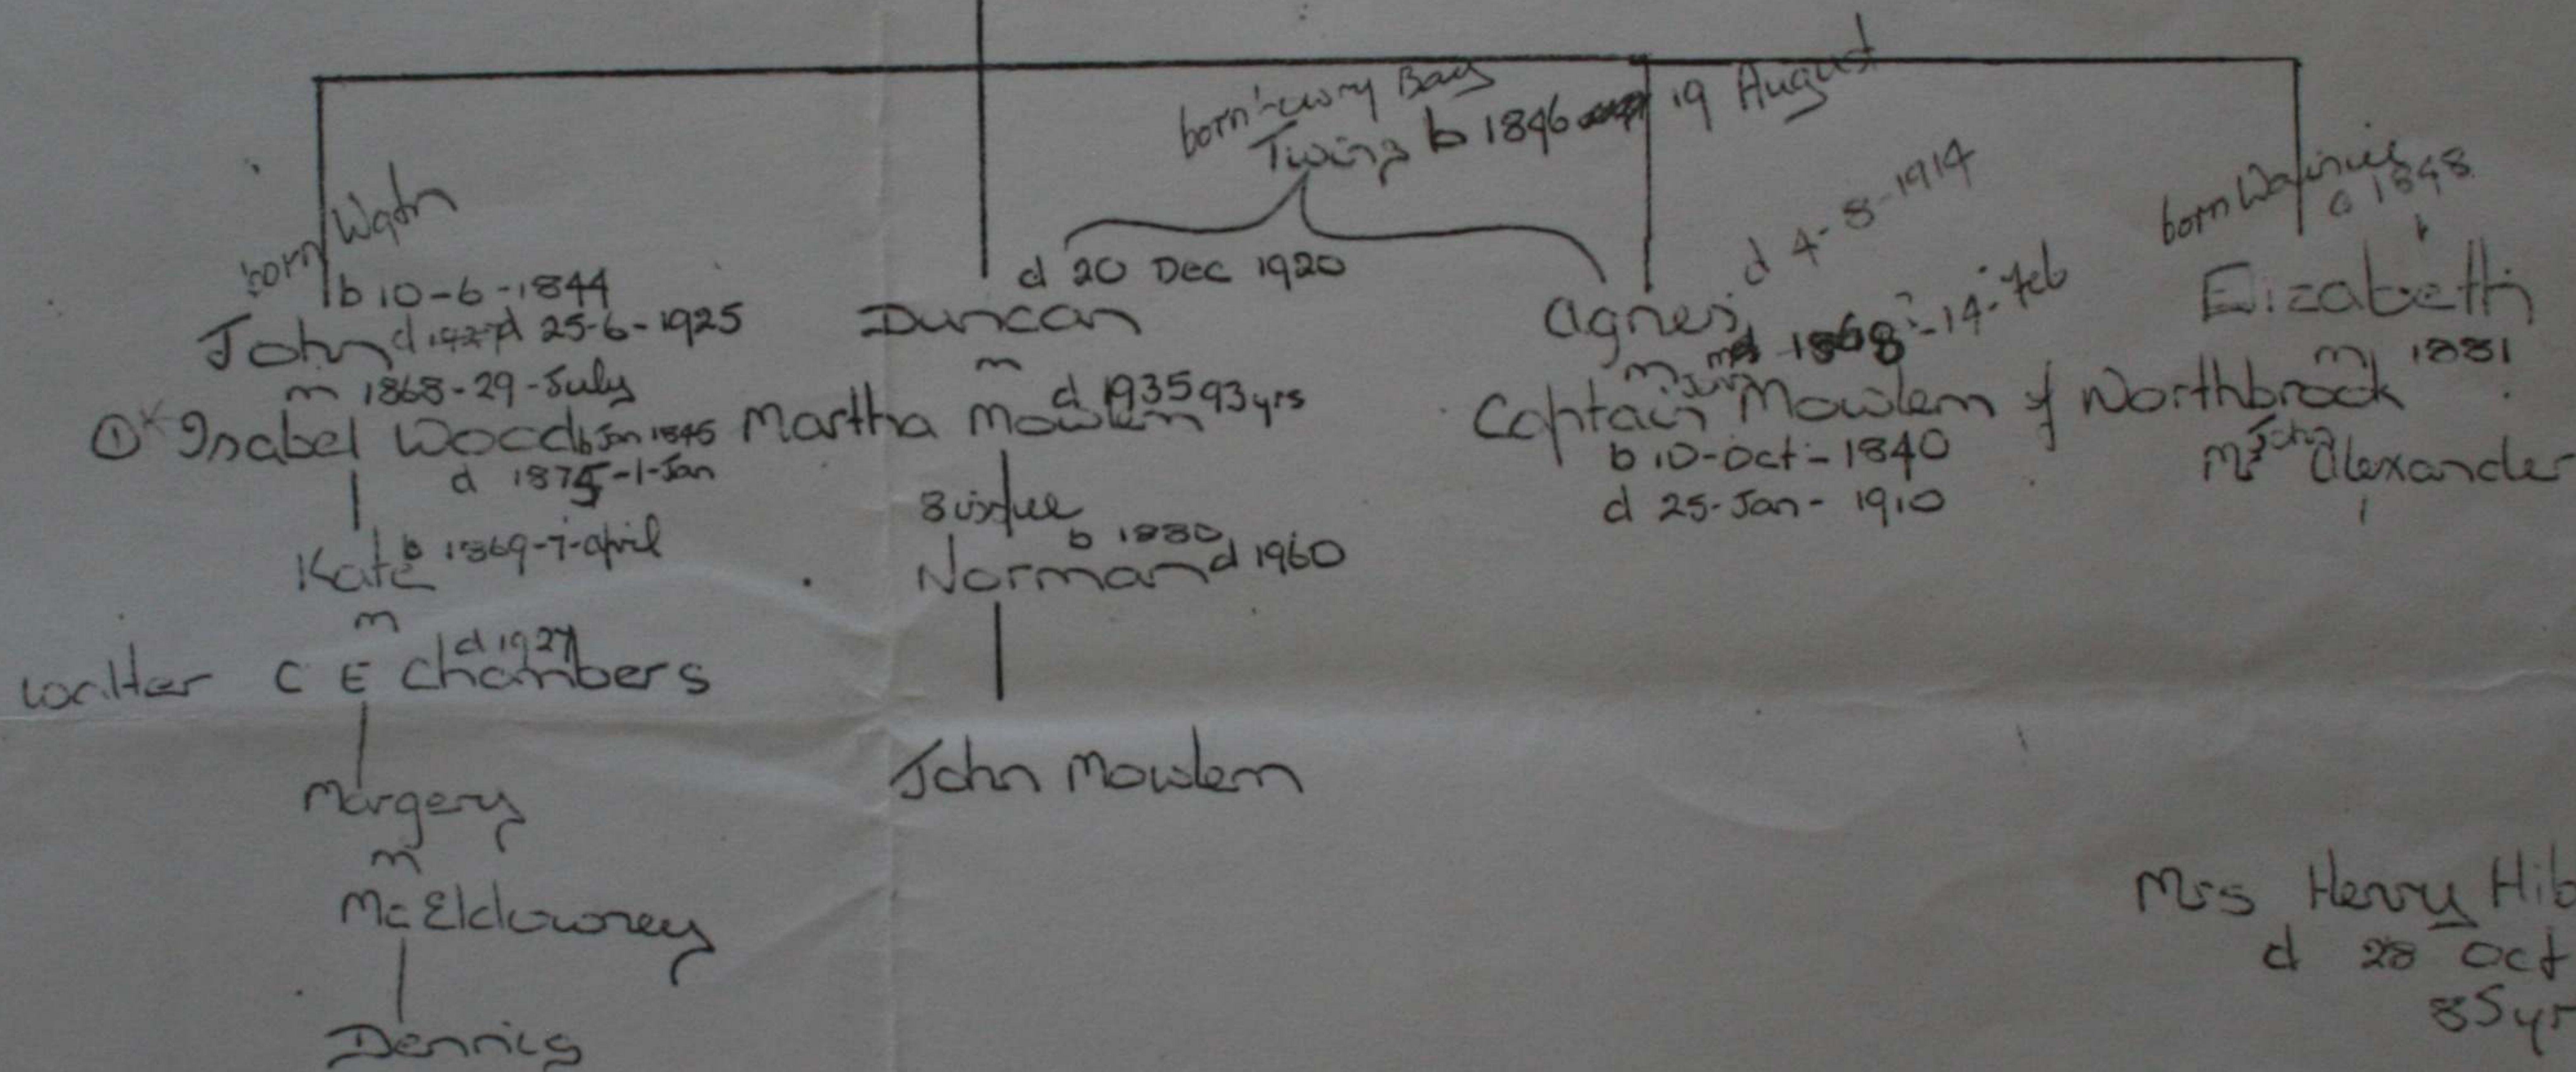

Sinclair

arrived Kapiti 1839 "Success"
26 November

Uncle of Isabella McGregor
of Post office

Hugh Sinclair
d. 1882

* Agnes d. 23 Dec 1878 or 1879 of "Moness"
~~Betty~~ Sinclair

② Louise C Hill
m 2 Feb 1878
b 11-10-1848
d 1937

- Isabel Agnes 14-11-1878 - 23-3-1934
- John Hugh 12-2-1880 - 19-10-1881
- John Spiers 6-3-1881 -
- Tom Donnelly 24-4-1882 - 12-6-1939

Mrs Henry Hibbs Mowlem
d 28 Oct 1901
35 yrs pn