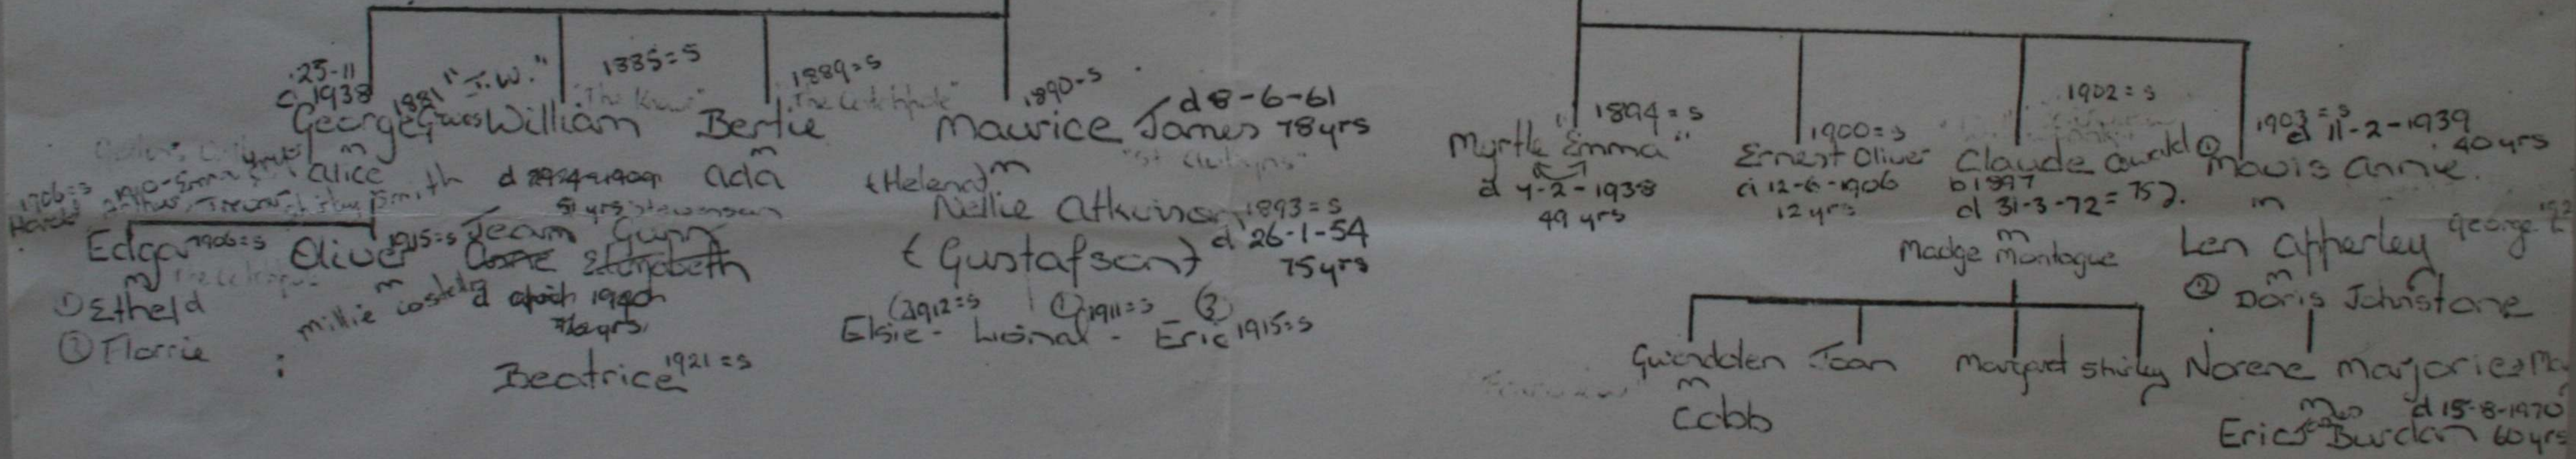

Produce

'Duke of Roxburgh' of "Willowbank"
7 February 1840

Dad

"Duke of Portland"

June 1852

- △ Buried Taita Church
- * Buried "Woodlands"
- ⊕ sunny Grave Plot
- * 4 Oaks Lowry Bay
- X Eliza possibly buried with daughter Kate

"Seasnake"
May 1855

b 1795
John Wood
d 1851

Eliza, nee Jackson
d 28-9-1876

"Greenoble"

"Woodlands" 1861

Burdan

came out Feb 1842
two sons

38 yrs
d 2-9-1864 (C)
George Burdan - Elizabeth Groves
Robt Neale, 2

built 1862
W. Lumber
Fairview
William b 1858 LM
d 29 April 1909 51 yrs

1 Jane Prouse d 25-9-1883 27 yrs
2 Anne Prouse d April 1940 76 yrs

Ed Emma Burdan
school 1914

Sinclair

arrived Kapiti 1839 "Success"
26 November