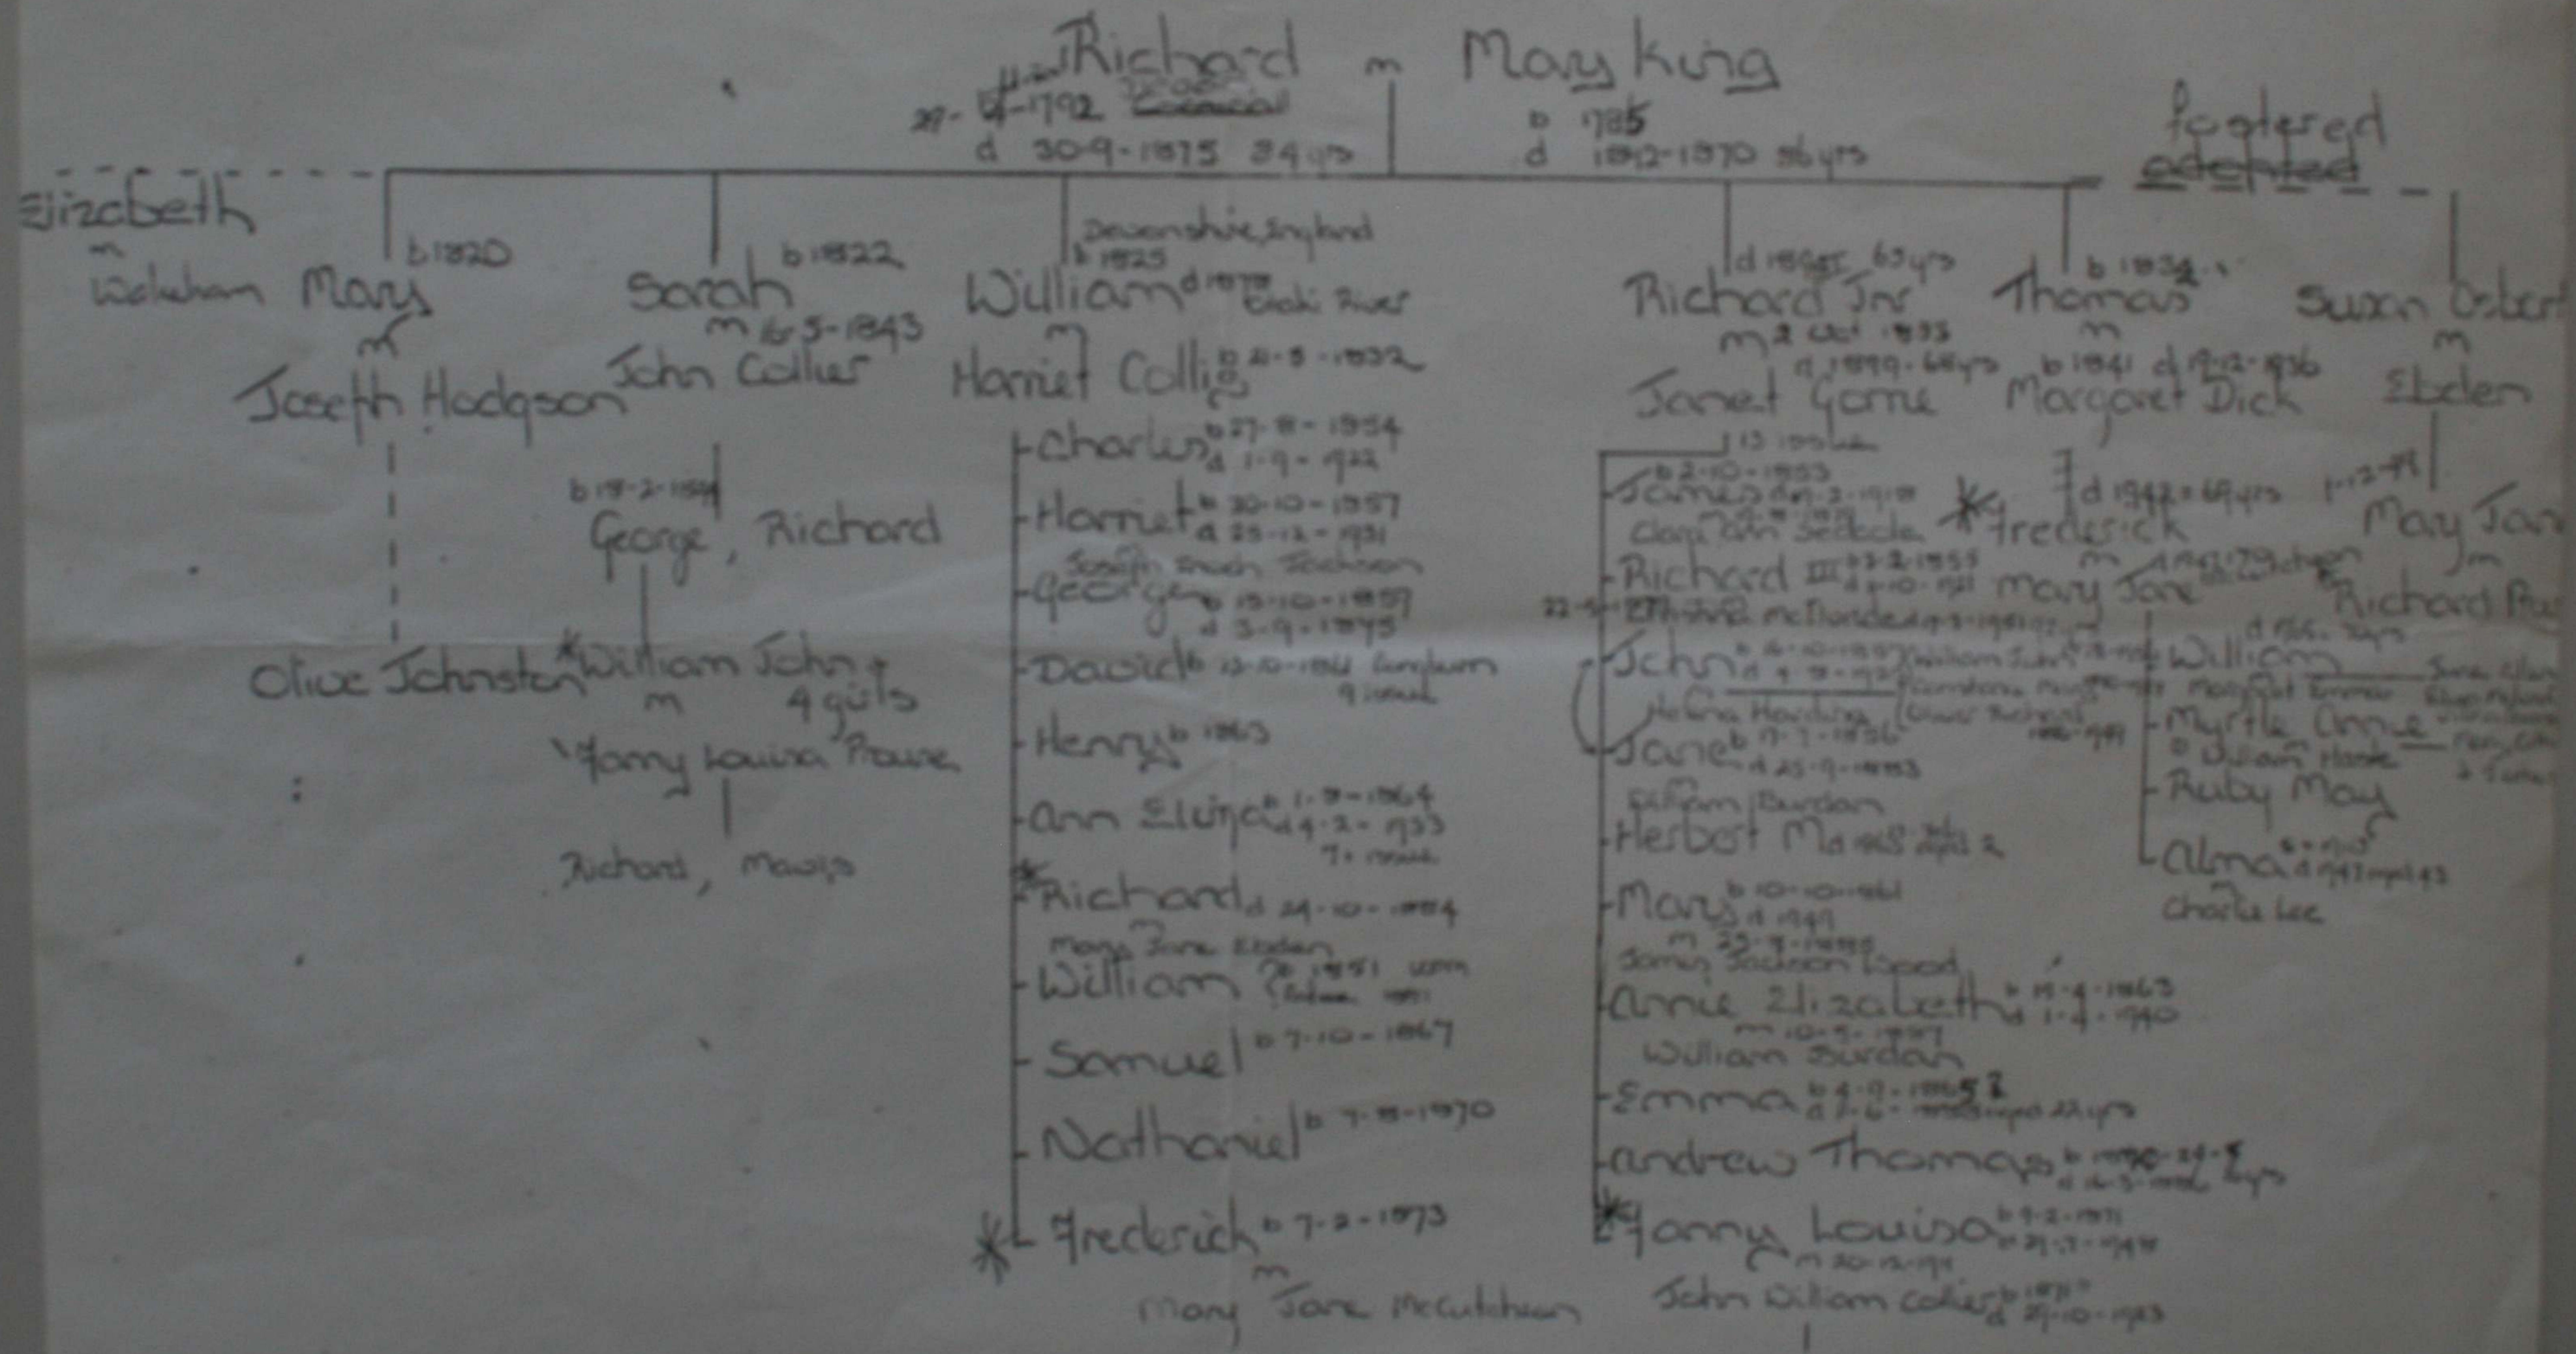

Produce

'Duke of Roxburgh' of "Willowbank"
7 February 1840

Dad

"Duke of Portland"

June 1852

- △ Buried Taita Church
- * Buried "Woodlands"
- ⊕ sunny Grave Plot
- * 4 Oaks Lowry Bay
- X Eliza possibly buried with daughter Kate

"Seasnake"
May 1855

b 1795
John Wood
d 1851

Eliza, nee Jackson
d 28-9-1876

"Greenoble"

"Woodlands" 1861

Burdan

came out Feb 1842
two sons

38 yrs
d 2-9-1864 (C)
George Burdan - Elizabeth Groves
Robt Neale, 2

built 1862
W. Lumber
Fairview
William b 1858 LM
d 29 April 1909 51 yrs

1 Jane Prouse d 25-9-1883 27 yrs
2 Anne Prouse d April 1940 76 yrs

Ed Emma Burdan
school 1914

Sinclair

arrived Kapiti 1839 "Success"
26 November

Uncle of Isabella McGregor
of Post office

Hugh Sinclair
d. 1882

* Agnes d. 23 Dec 1878 or 1879 of "Moness"
~~Betty~~ Sinclair

② Louise C Hill
m 2 Feb 1878
b 11-10-1848
d 1937

- Isabel Agnes 14-11-1878 - 23-3-1934
- John Hugh 12-2-1880 - 19-10-1881
- John Spiers 6-3-1881 -
- Tom Donnelly 24-4-1882 - 12-6-1939