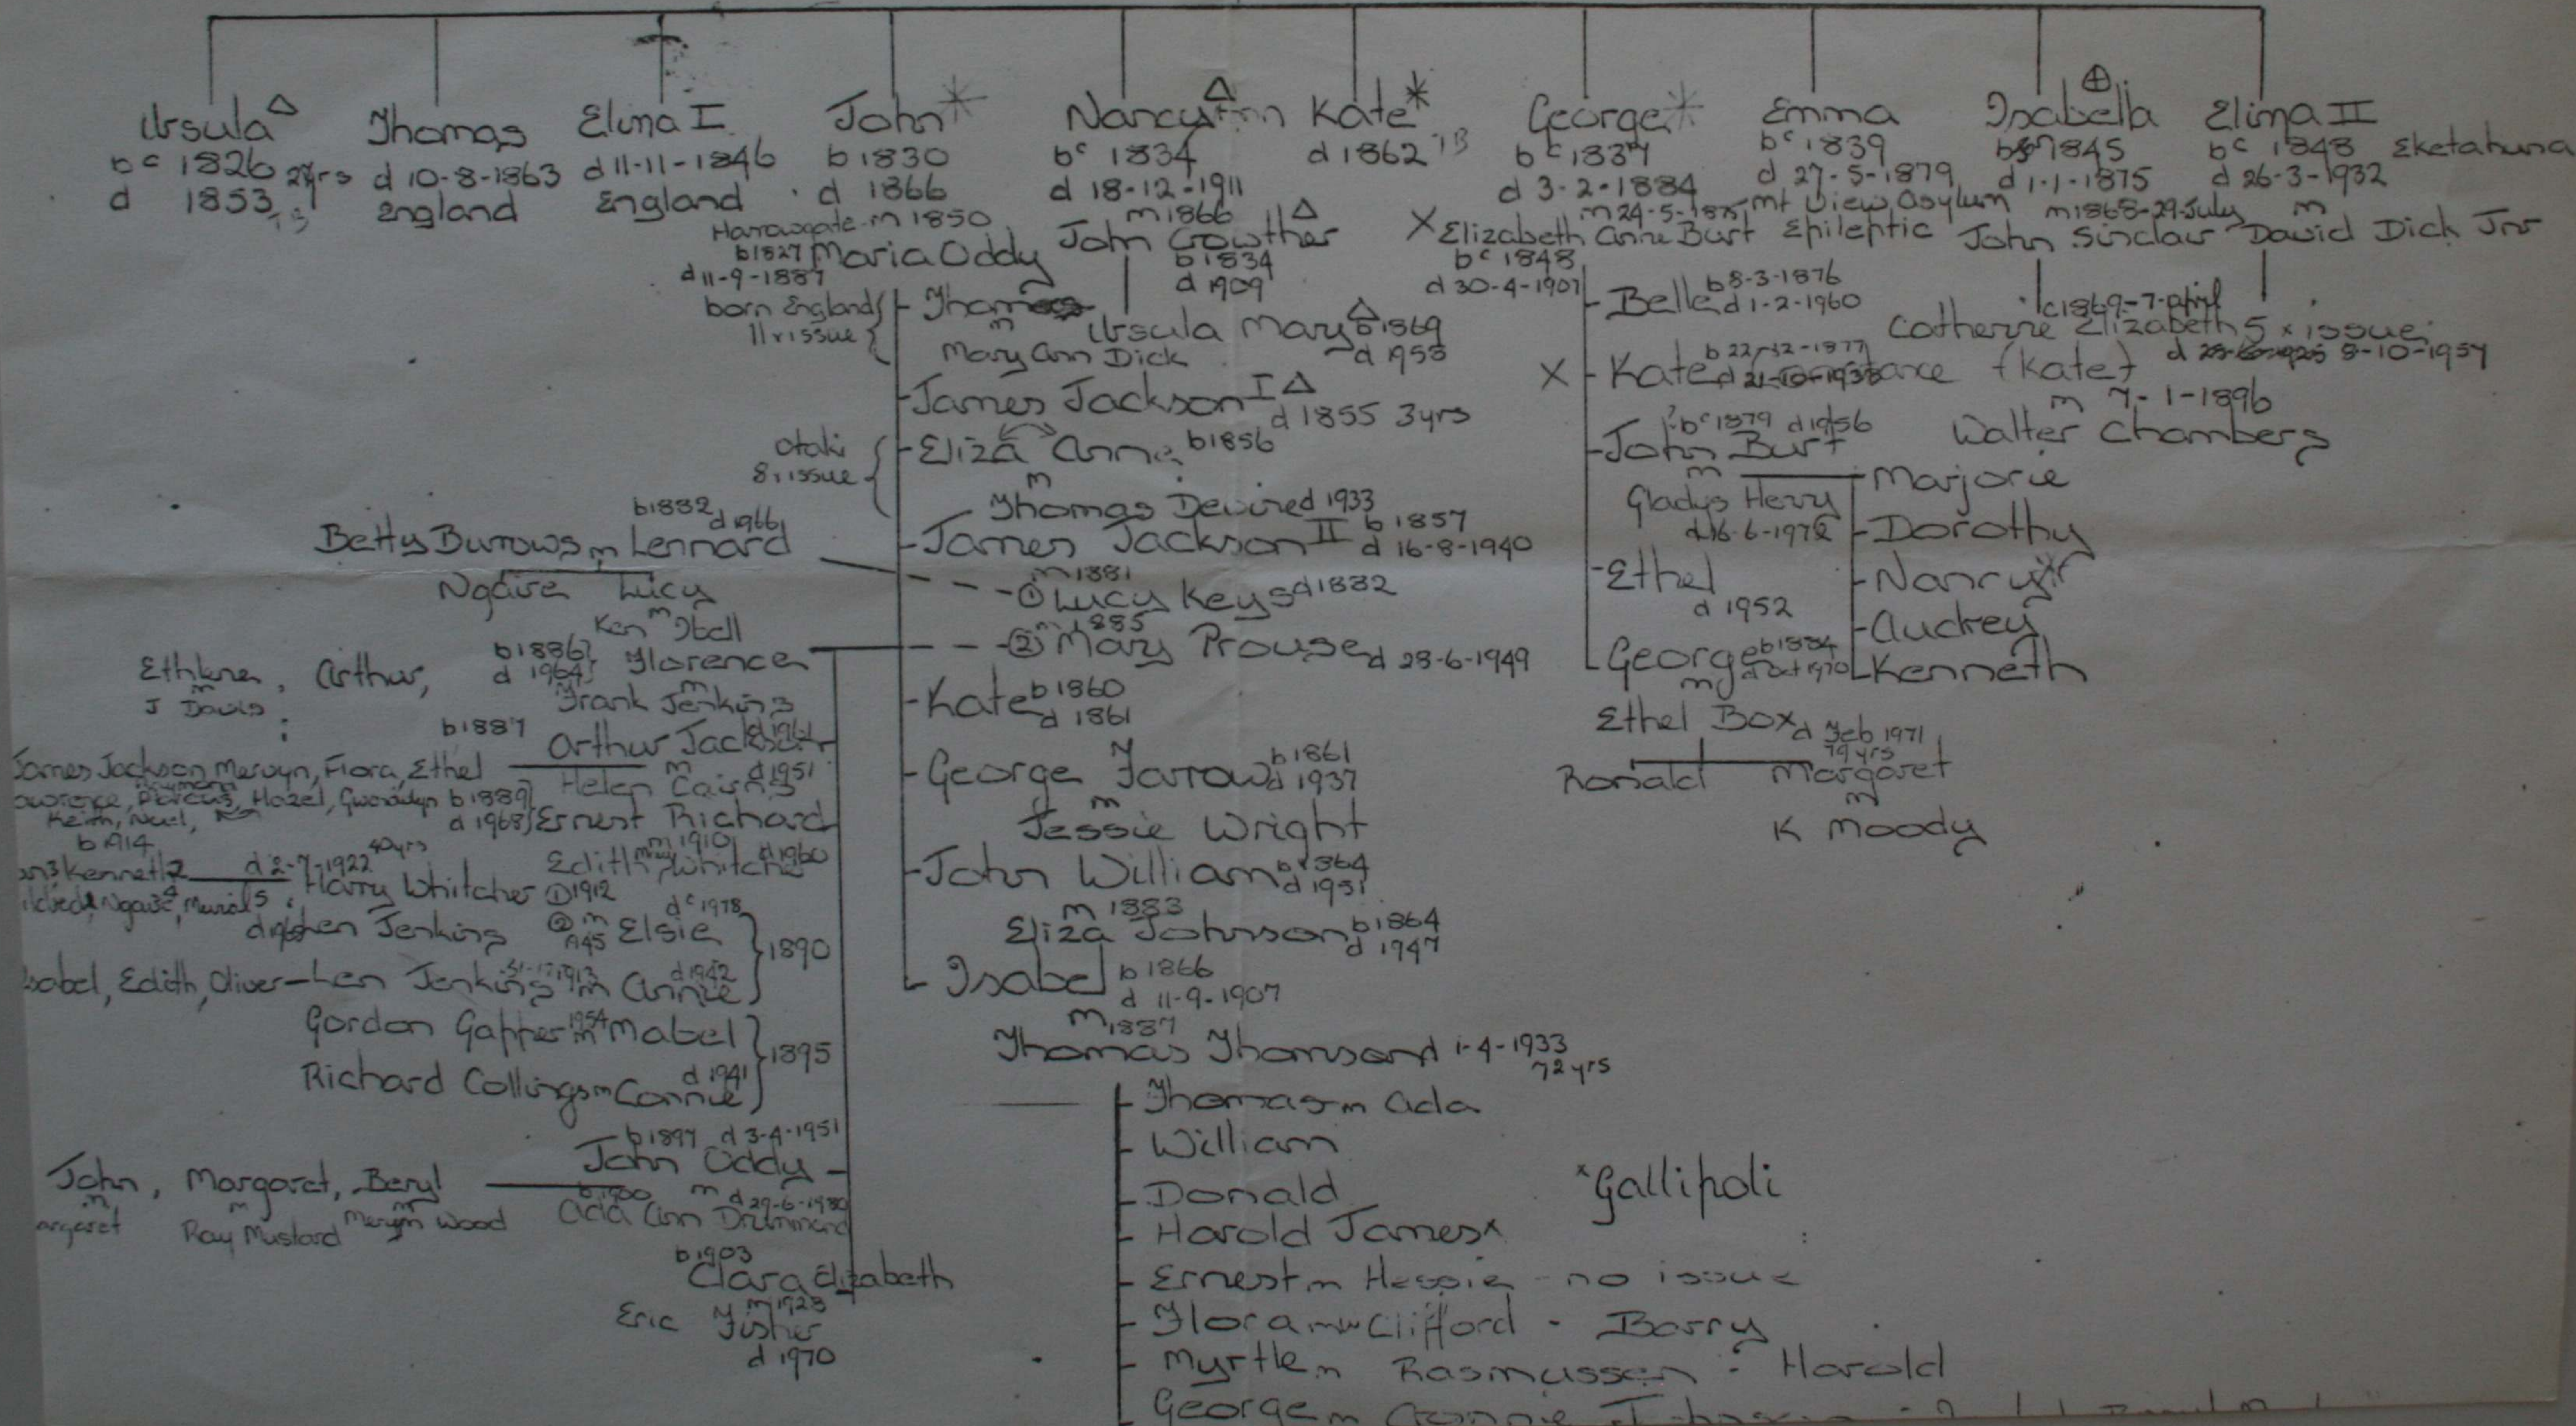

Produce

'Duke of Roxburgh' of "Willowbank"
7 February 1840

Dad

"Duke of Portland"

June 1852

- △ Buried Taita Church
- * Buried "Woodlands"
- ⊕ sunny Grave Plot
- * 4 Oaks Lowry Bay
- X Eliza possibly buried with daughter Kate

"Seasnake"
May 1855

b 1795
John Wood
d 1851

Eliza, nee Jackson
d 28-9-1876

"Greenoble"

"Woodlands" 1861

Burdan

came out Feb 1842
two sons

38 yrs
d 2-9-1864 (C)
George Burdan - Elizabeth Groves
Robt Neale, 2

built 1862
W. Lumber
Fairview
William b 1858 LM
d 29 April 1909 51 yrs

1 Jane Prouse d 25-9-1883 27 yrs
2 Anne Prouse d April 1940 76 yrs

Ed Emma Burdan
school 1914

Sinclair

arrived Kapiti 1839 "Success"
26 November

Uncle of Isabella McGregor
of Post office

Hugh Sinclair
d. 1882

* Agnes d. 23 Dec 1878 or 1879 of "Moness"
~~Betty~~ Sinclair

② Louise C Hill
m 2 Feb 1878
b 11-10-1848
d 1937

- Isabel Agnes 14-11-1878 - 23-3-1934
- John Hugh 12-2-1880 - 19-10-1881
- John Spiers 6-3-1881 -
- Tom Donnelly 24-4-1882 - 12-6-1939